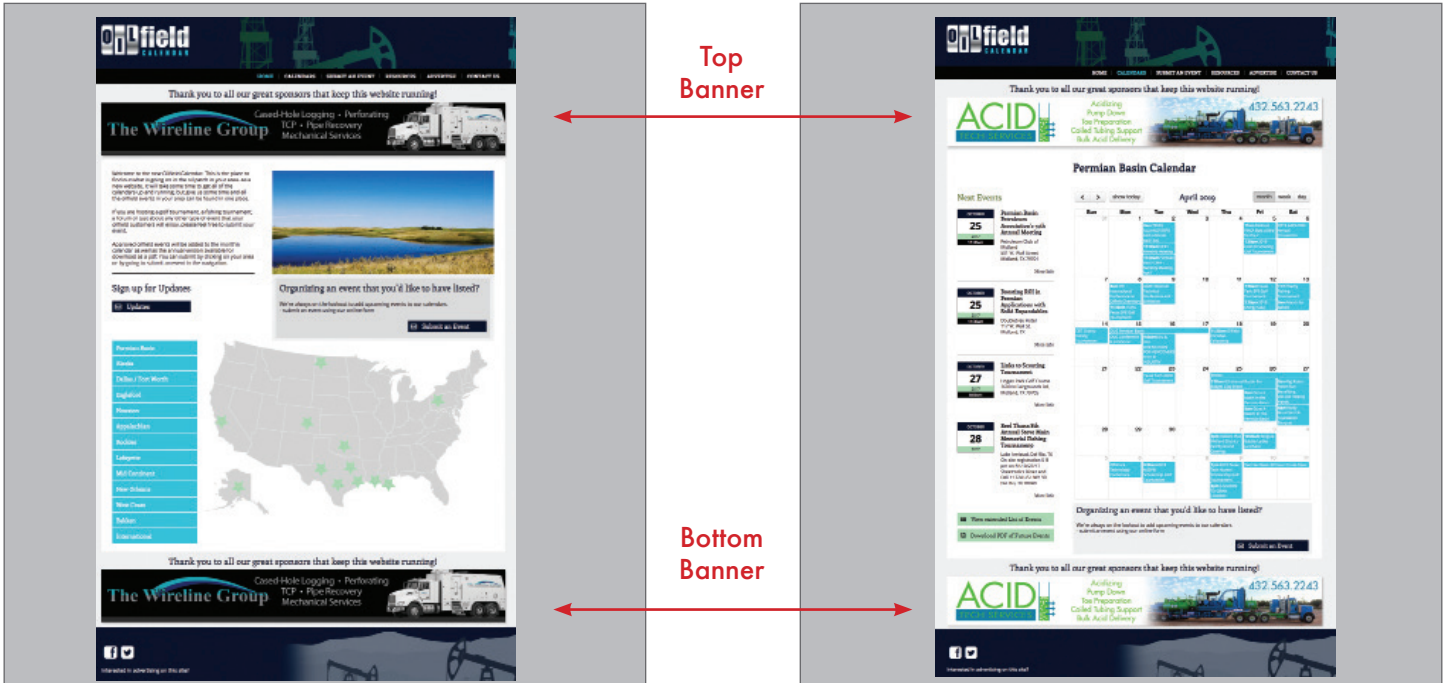

www.OilpatchCalendar.com

The comprehensive Oilfield Calendar is the place to get the scoop on industry-related social, educational and association events. Boasting a plethora of golf and fishing tournaments, clay shoots, casino nights, conferences, meetings and just about any other event you might want to experience, the Oilfield Calendar can provide you with all of the pertinent event information, contacts and registration forms.

Oilfield events can be viewed in a daily, weekly, monthly or annual format and there is a sign up location to get updated news and information. Each event on the calendar is accompanied by an email link for additional contact, an ical button to download the event to your calendar, social media sharing links as well as a map and additional information about the event.

SUBMIT YOUR INDUSTRY EVENTS AND SIGN UP TO RECEIVE WEEKLY EMAIL NOTIFICATIONS ON UPCOMING EVENTS AT WWW.OILPATCHCALENDAR.COM!

Home Page Sponsorship

(Maximum of 10 ads)
Top and Bottom Ad $500/Month

Individual Area and Main Pages Sponsorships

(Maximum of 7 ads)
Top and Bottom Ad $300/Month

Add Additional Pages to Main Sponsorship

Top and Bottom Ad $150/Month

Locations for Area Calendars and Main Page Sponsorships

Permian Basin Houston	Eagle Ford West Coast	DFW Alaska	Mid Continent Appalachian	Lafayette New Orleans	Rockies International	Submit Event Resources	Advertise Contact Us

Advertisement specifications for all locations:

1140 pixels wide x 150 tall, 72dpi
Accepted file formats are pdf, jpg, or png files
Maximum file size is 150 kb
Graphic design for artwork starting at $75!

Note:

All digital advertisements will be directed to advertiser website or designated location.

For more information or to reserve your ad space, please contact:

Stacy Jones
sjones@mindseyeads.com
405.831.8330

Janie Snelson
janiesnelson@me.com
432.557.3165